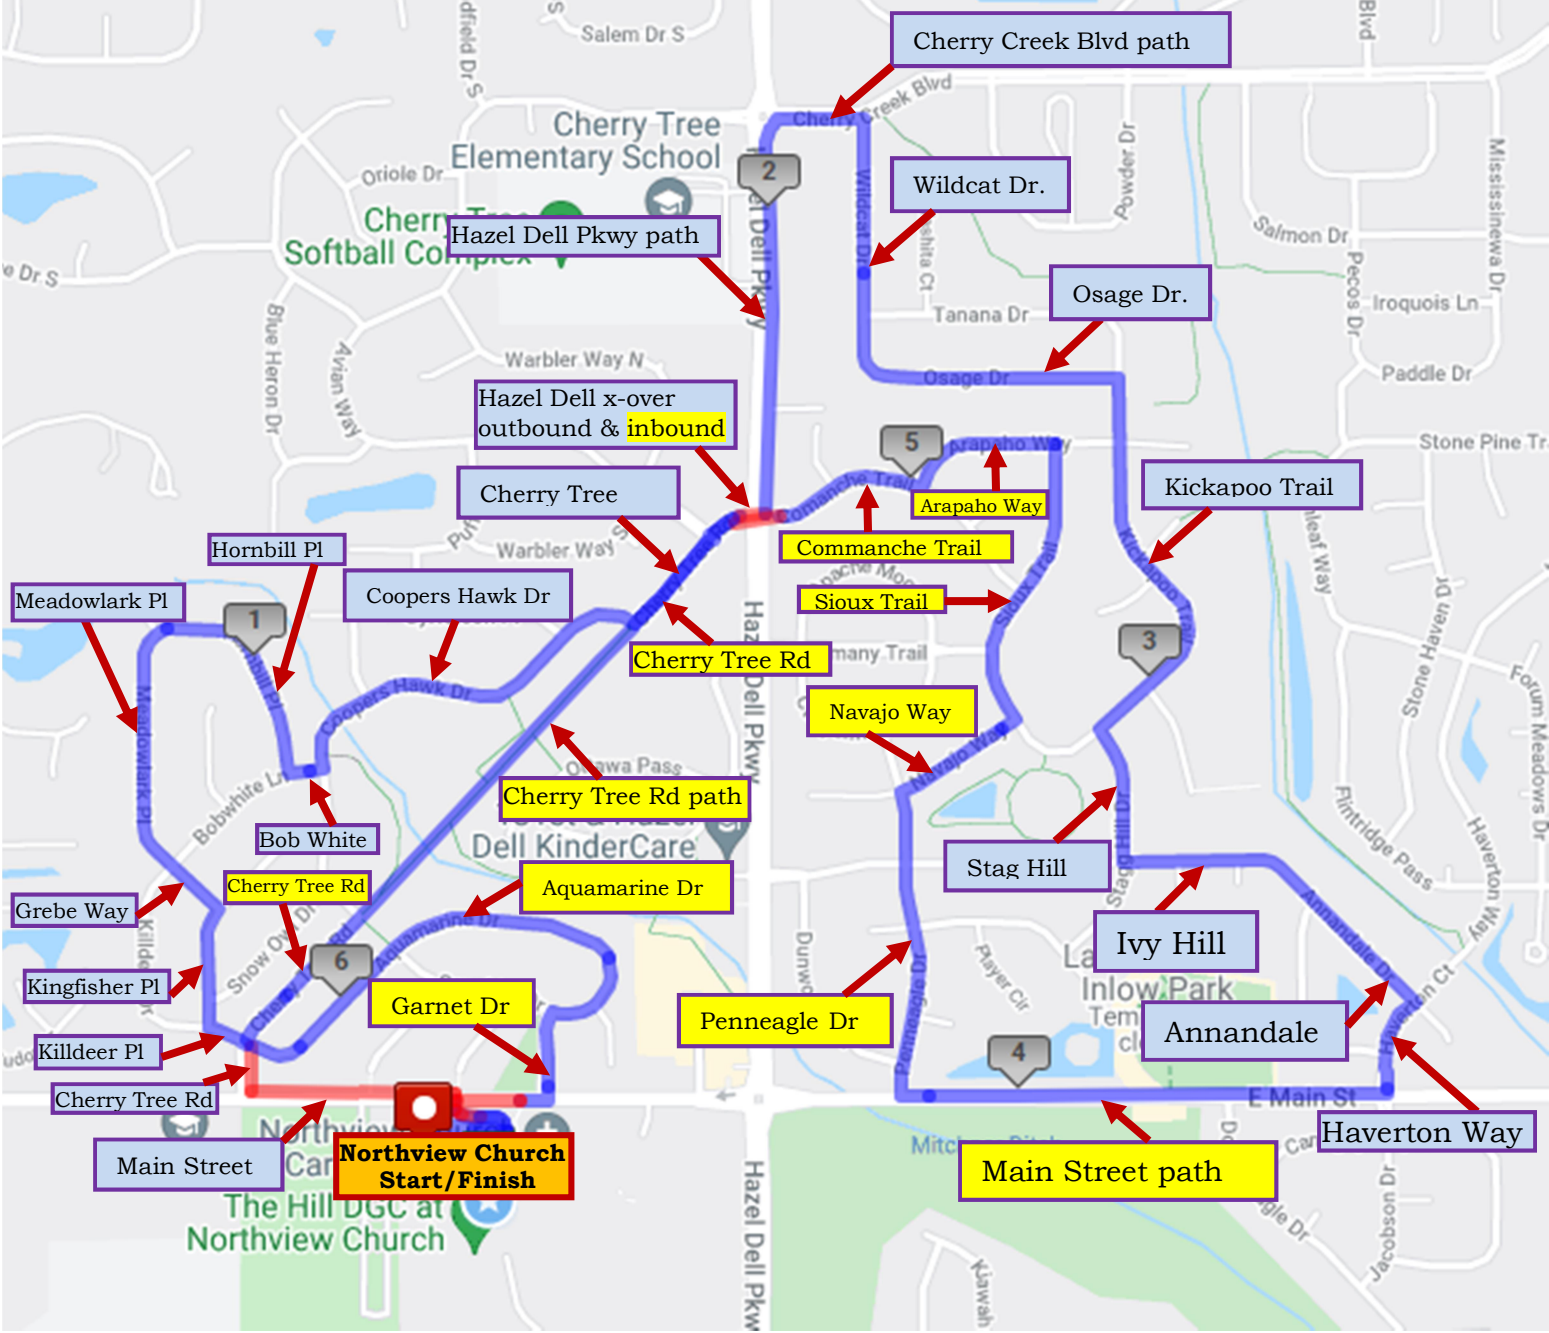

# 2022 COSTA QUARTER MARATHON

**Blue box indicates “Outbound”, first half of race**

**Yellow box indicates “Inbound”, second half of race**