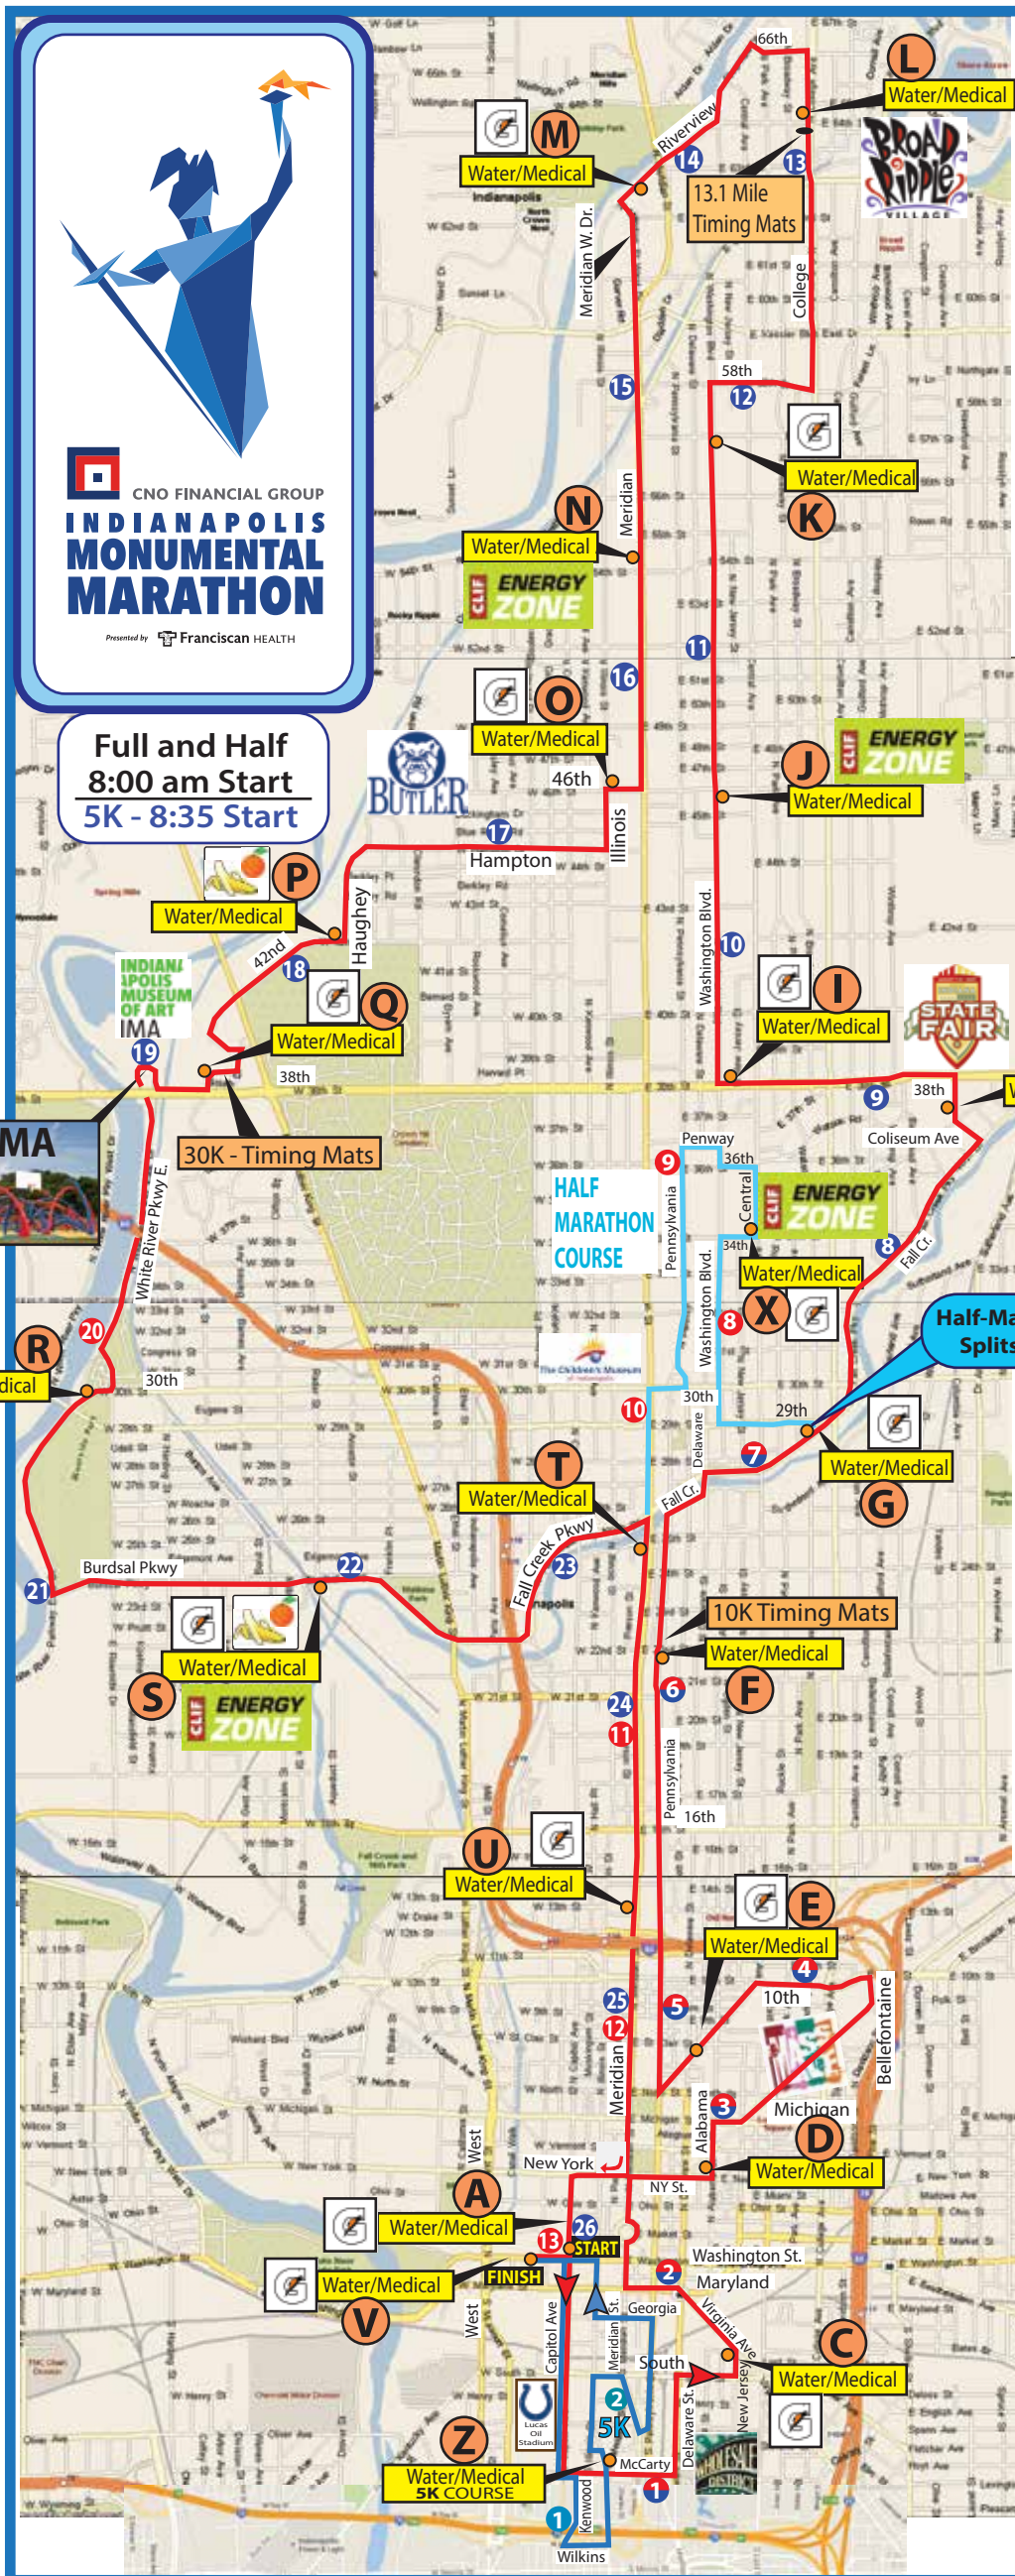

**Riverview & Meridian
St. W. Dr. 14.4**
First Runner 9:19
Last Walker 12:02

46th & Meridian 16.4
First Runner 9:30
Last Walker 12:31

42nd & Michigan 18.2
First Runner 9:38
Last Walker 12:58

**38th & IMA entrance
18.8**
First Runner 9:42
Last Walker 1:07

30th & WRPW Dr. 20.2
First Runner 9:50
Last Walker 1:28

**Burdal & Fall Cr.
Blvd 22.1**
First Runner 10:00
Last Walker 1:58

**Meridian & Fall Cr.
10.2 and 23.3**
First Runner 8:40 (half)
First Runner 10:05 (full)
Last Walker 2:16 (full)

**Meridian & New York St.
12.4 and 25.5**
First Runner 9:02 (half)
First Runner 10:16 (full)
Last Walker 2:48 (full)

**Finish Line
13.1 and 26.2**
First in Half - 9:05
First in Full - 10:20
Last Walker - 3:00

25th & Penn 6.3
First Runner 8:31
Last Walker 10:18

10th & Bellefontaine 3.9
First Runner 8:19
Last Walker 9:35

New Jersey & Virginia 1.7
First Runner 8:07
Last Walker 8:56

Mile 1
First Runner 8:05
Last Walker 8:43