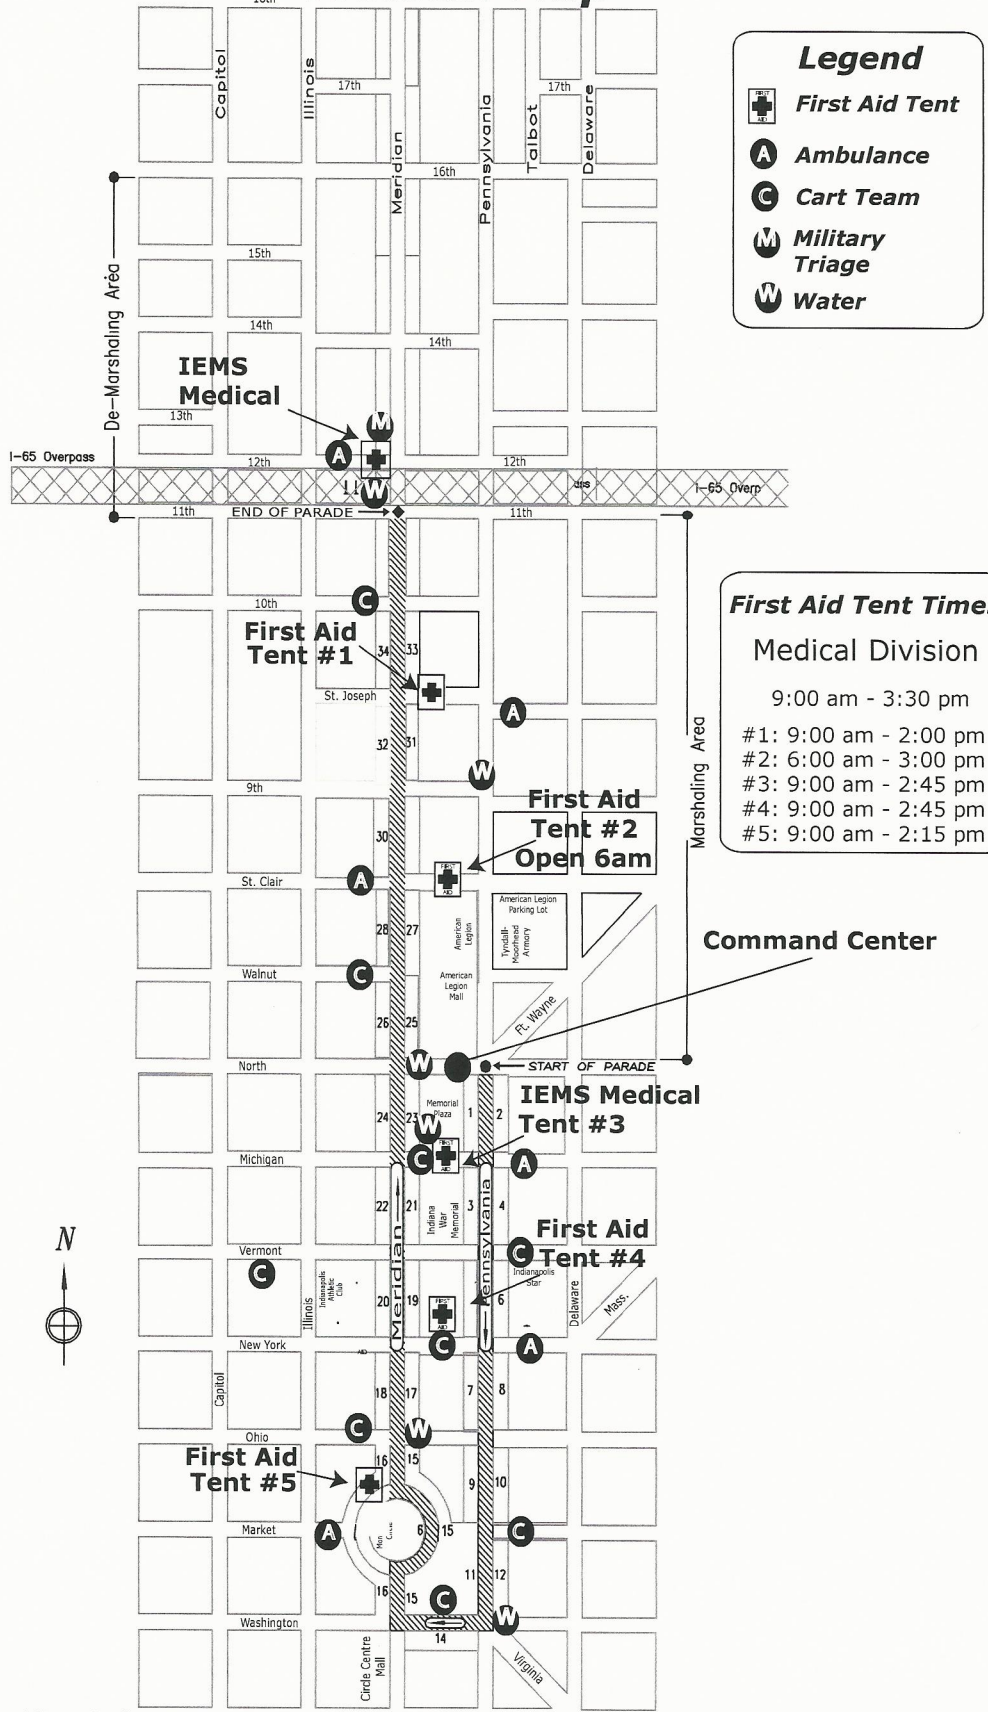

# Medical Map

**Legend**

- First Aid Tent**
- Ambulance**
- Cart Team**
- Military Triage**
- Water**

**First Aid Tent Times**

Medical Division

9:00 am - 3:30 pm

- #1: 9:00 am - 2:00 pm
- #2: 6:00 am - 3:00 pm
- #3: 9:00 am - 2:45 pm
- #4: 9:00 am - 2:45 pm
- #5: 9:00 am - 2:15 pm