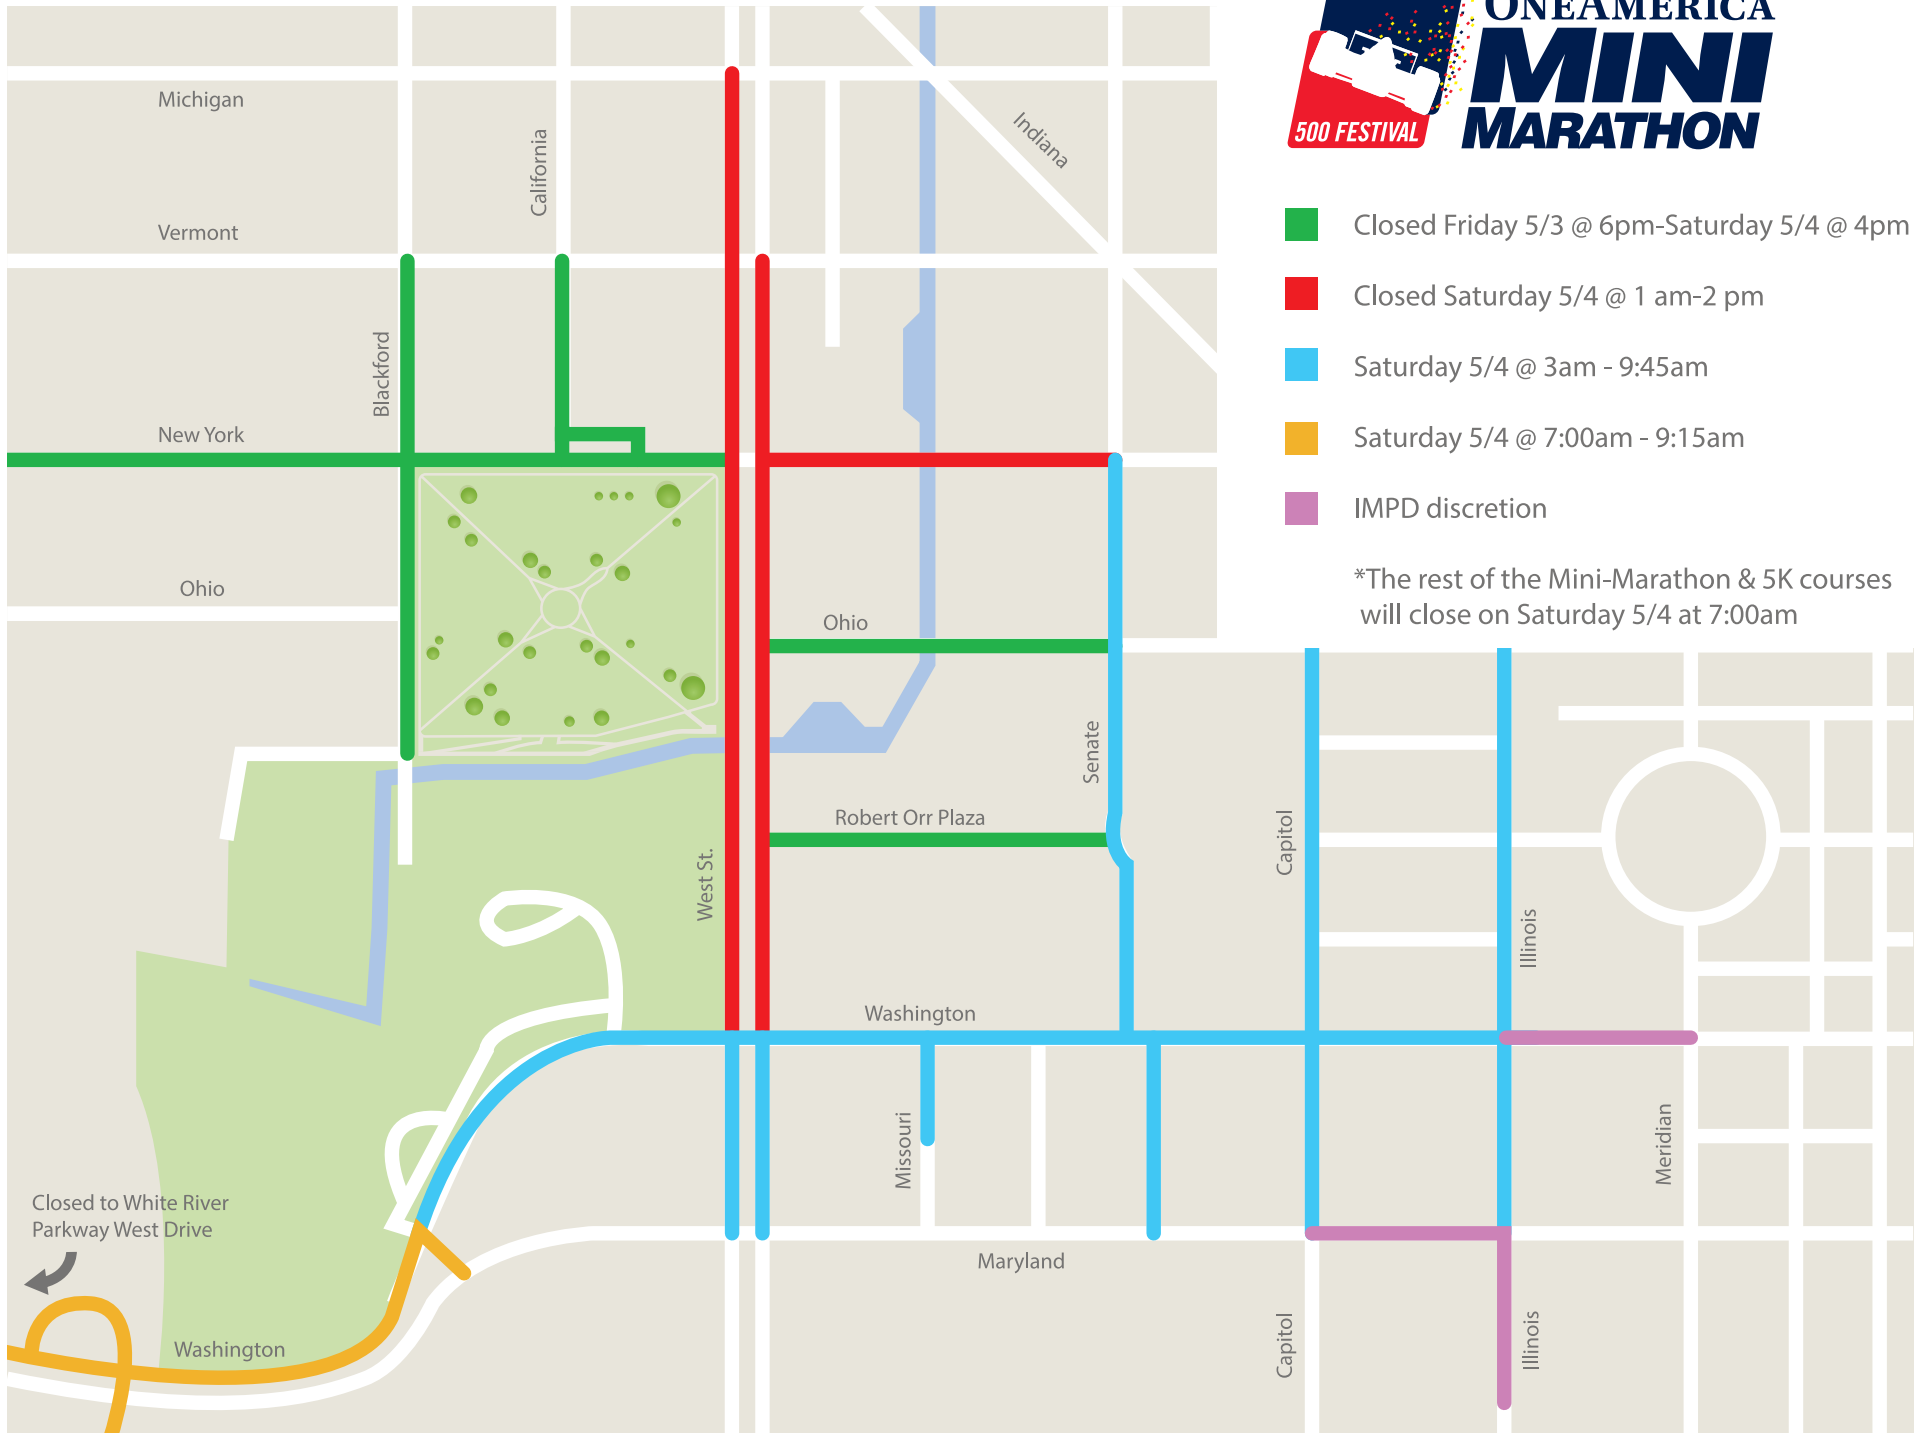

Downtown Street Closings

- Closed Friday 5/3 @ 6pm-Saturday 5/4 @ 4pm
- Closed Saturday 5/4 @ 1 am-2 pm
- Saturday 5/4 @ 3am - 9:45am
- Saturday 5/4 @ 7:00am - 9:15am
- IMPD discretion

*The rest of the Mini-Marathon & 5K courses will close on Saturday 5/4 at 7:00am

Closed to White River Parkway West Drive