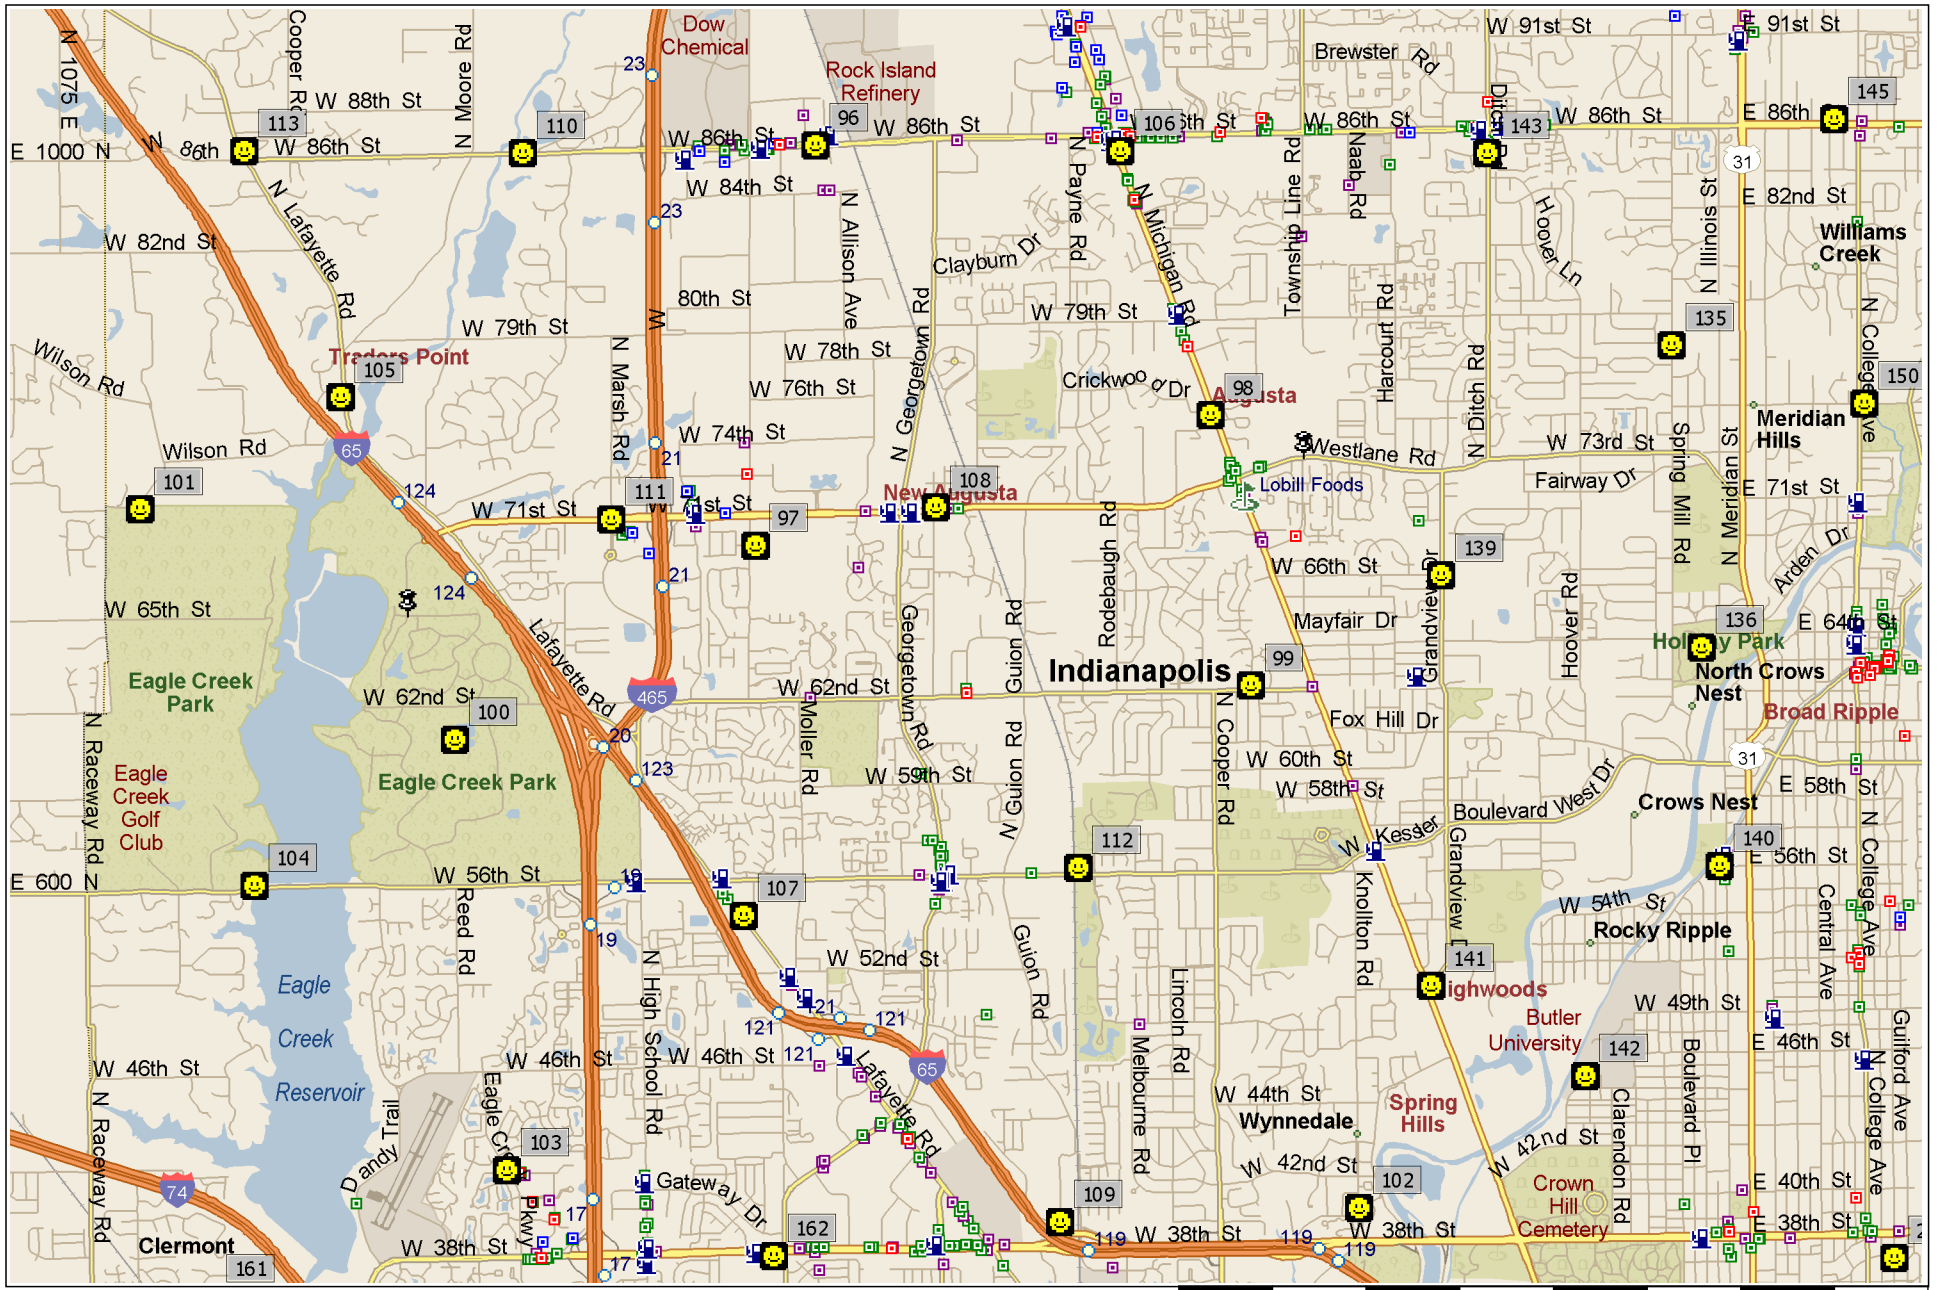

Sirens_Pike TWP

Copyright © and (P) 1988–2006 Microsoft Corporation and/or its suppliers. All rights reserved. <http://www.microsoft.com/streets/>
 Portions © 1990–2006 InstallShield Software Corporation. All rights reserved. Certain mapping and direction data © 2005 NAVTEQ. All rights reserved. The Data for areas of Canada includes information taken with permission from Canadian authorities, including: © Her Majesty the Queen in Right of Canada, © Queen's Printer for Ontario. NAVTEQ and NAVTEQ ON BOARD are trademarks of NAVTEQ. © 2005 Tele Atlas North America, Inc. All rights reserved. Tele Atlas and Tele Atlas North America are trademarks of Tele Atlas, Inc.